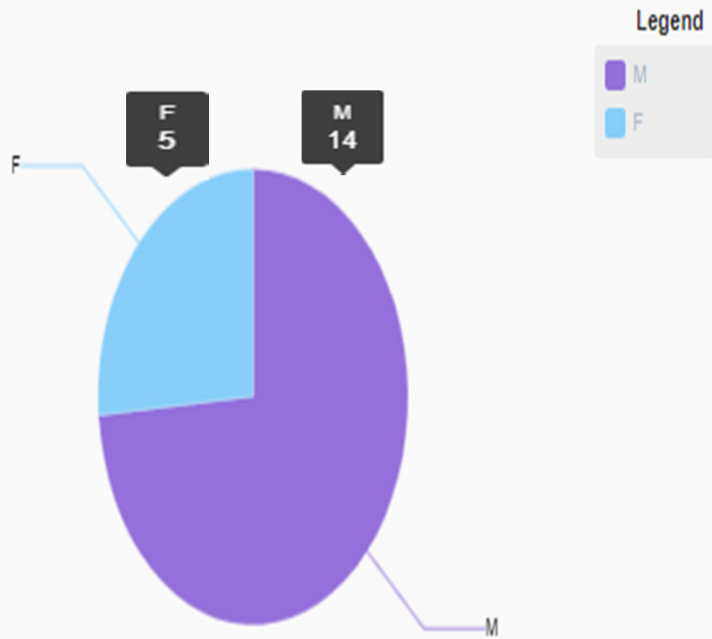

Customer Traffic Count

Customer Traffic against Time

Customer Demographic Stats at Entrance

Gender

Age

Customer Demographic Stats at Entrance

Emotion

Available option in Dashboard

☰ Options

Site

- All Sites - ▼

Device

- All Devices - ▼

Site :- This drop down option is used for select the specific store for e.g :- omr Customer

Device – This drop down option is used for to select the specific camera of selected site.