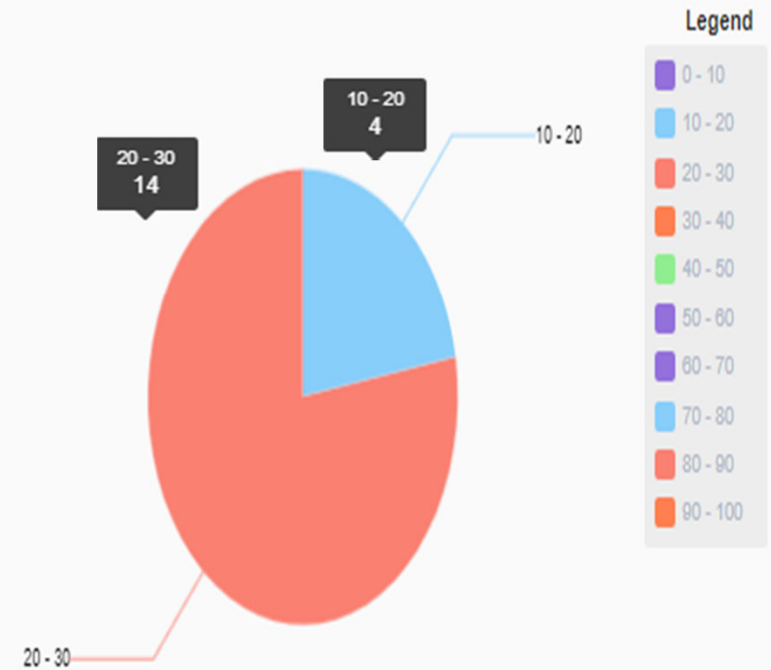

Customer Traffic Count

Customer Traffic against Time

Customer Demographic Stats at Entrance

Gender

Age

Customer Demographic Stats at Entrance

Emotion

Available option in Dashboard

☰ Options

Site

- All Sites - ▼

Device

- All Devices - ▼

Site :- This drop down option is used for select the specific store for e.g :- omr Customer

Device – This drop down option is used for to select the specific camera of selected site.