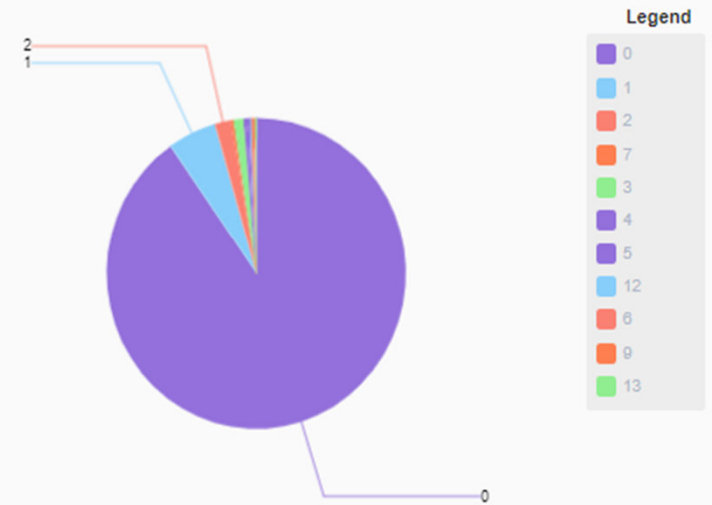

Extra Camera install current location & view

Customer Count & New vs Retuning

Select Date Interval Start Date 7/5/2021 End Date 7/7/2021

Customer Count

Entry / Exit Count

New vs Returning

Customer Traffic Count

Customer Traffic Count

Customer Traffic against Time

Customer Demographic Stats at Entrance

Gender

Age

Customer Demographic Stats at Entrance

Emotion

Available option in Dashboard