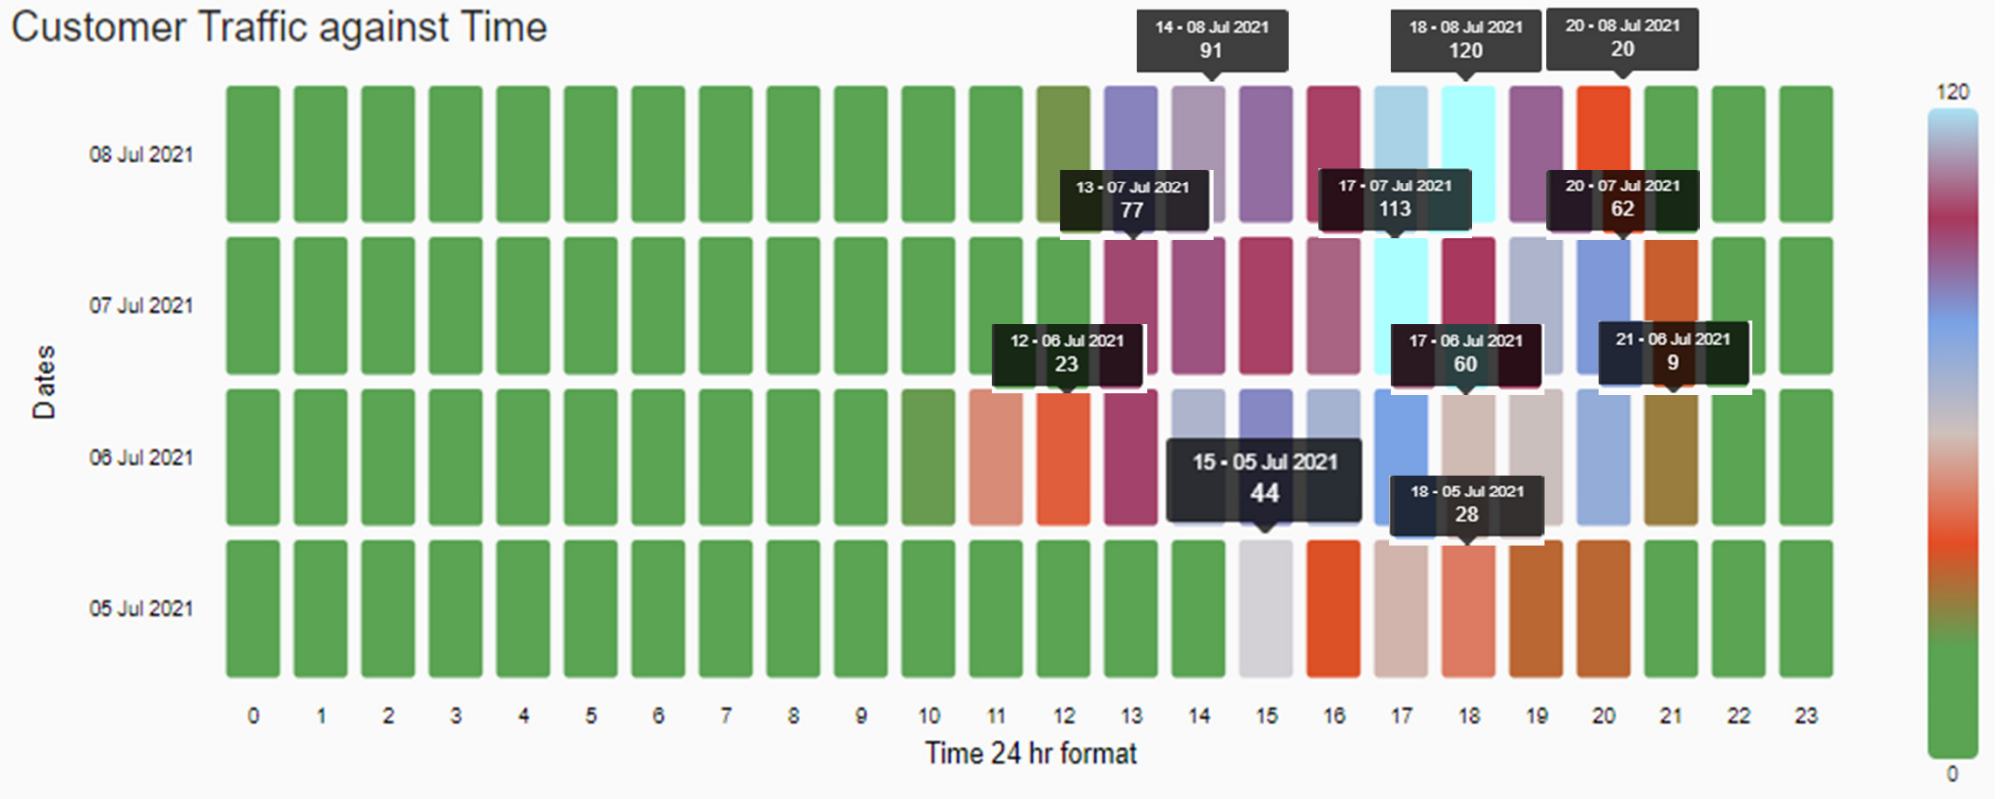

Extra Camera install current location & view

Customer Count & New vs Retuning

Select Date Interval Start Date 7/5/2021 End Date 7/7/2021

Customer Count

Entry / Exit Count

New vs Returning

Customer Traffic Count

Customer Traffic Count

Customer Traffic against Time

Customer Demographic Stats at Entrance

Gender

Age

Customer Demographic Stats at Entrance

Emotion

Available option in Dashboard

Way Forward Approach

Key Decision Points

- To identify the KPI Expectations @ Company Level
(Current- People Counting- In/Out-Hourly, Daily, weekly, Monthly @ any camera
Demography – Male/Female, Age, Mood, Customer Vs. Employees, New Vs. Repeat)
- To identify how many cameras / Store required for KPI
- To identify which KPI at the Entrance of Stores
- To identify which KPI's for other sections of Stores
- To identify no. of KPI's @ Store Level
- To identify Dashboards over and above our standard set