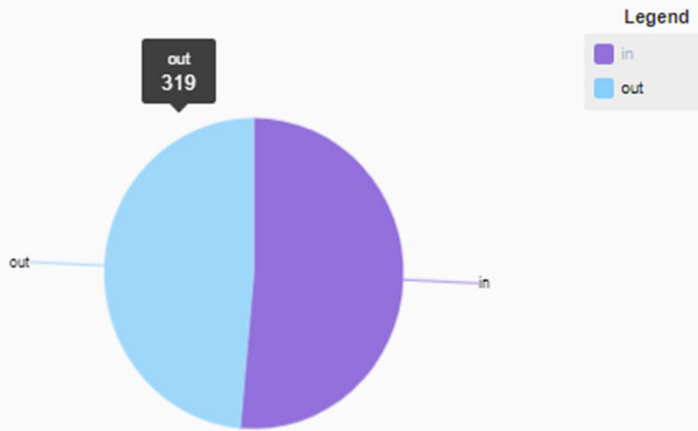

Extra Camera install current location & view

Customer Count & New vs Retuning

Select Date Interval Start Date 7/5/2021 End Date 7/7/2021

Customer Count

Entry / Exit Count

New vs Returning

Customer Traffic Count

Customer Traffic Count

Customer Traffic against Time

Customer Demographic Stats at Entrance

Gender

Age

Customer Demographic Stats at Entrance

Emotion

Available option in Dashboard