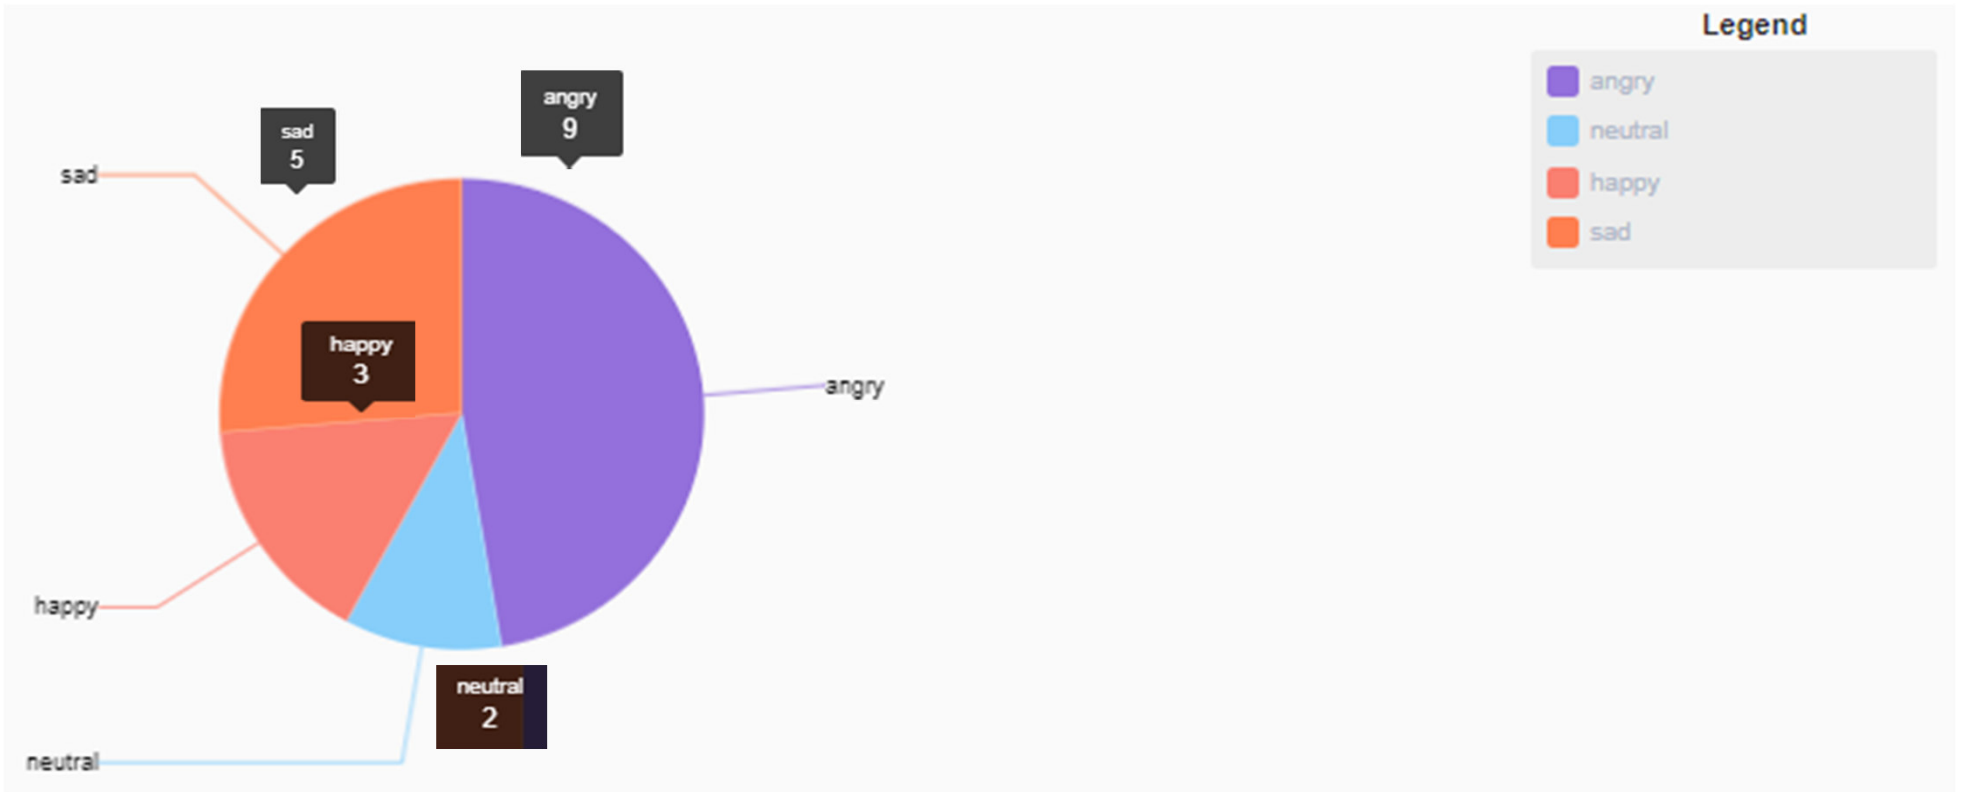

Customer Traffic Count

Customer Traffic against Time

Customer Demographic Stats at Entrance

Gender

Age

Customer Demographic Stats at Entrance

Emotion

Available option in Dashboard